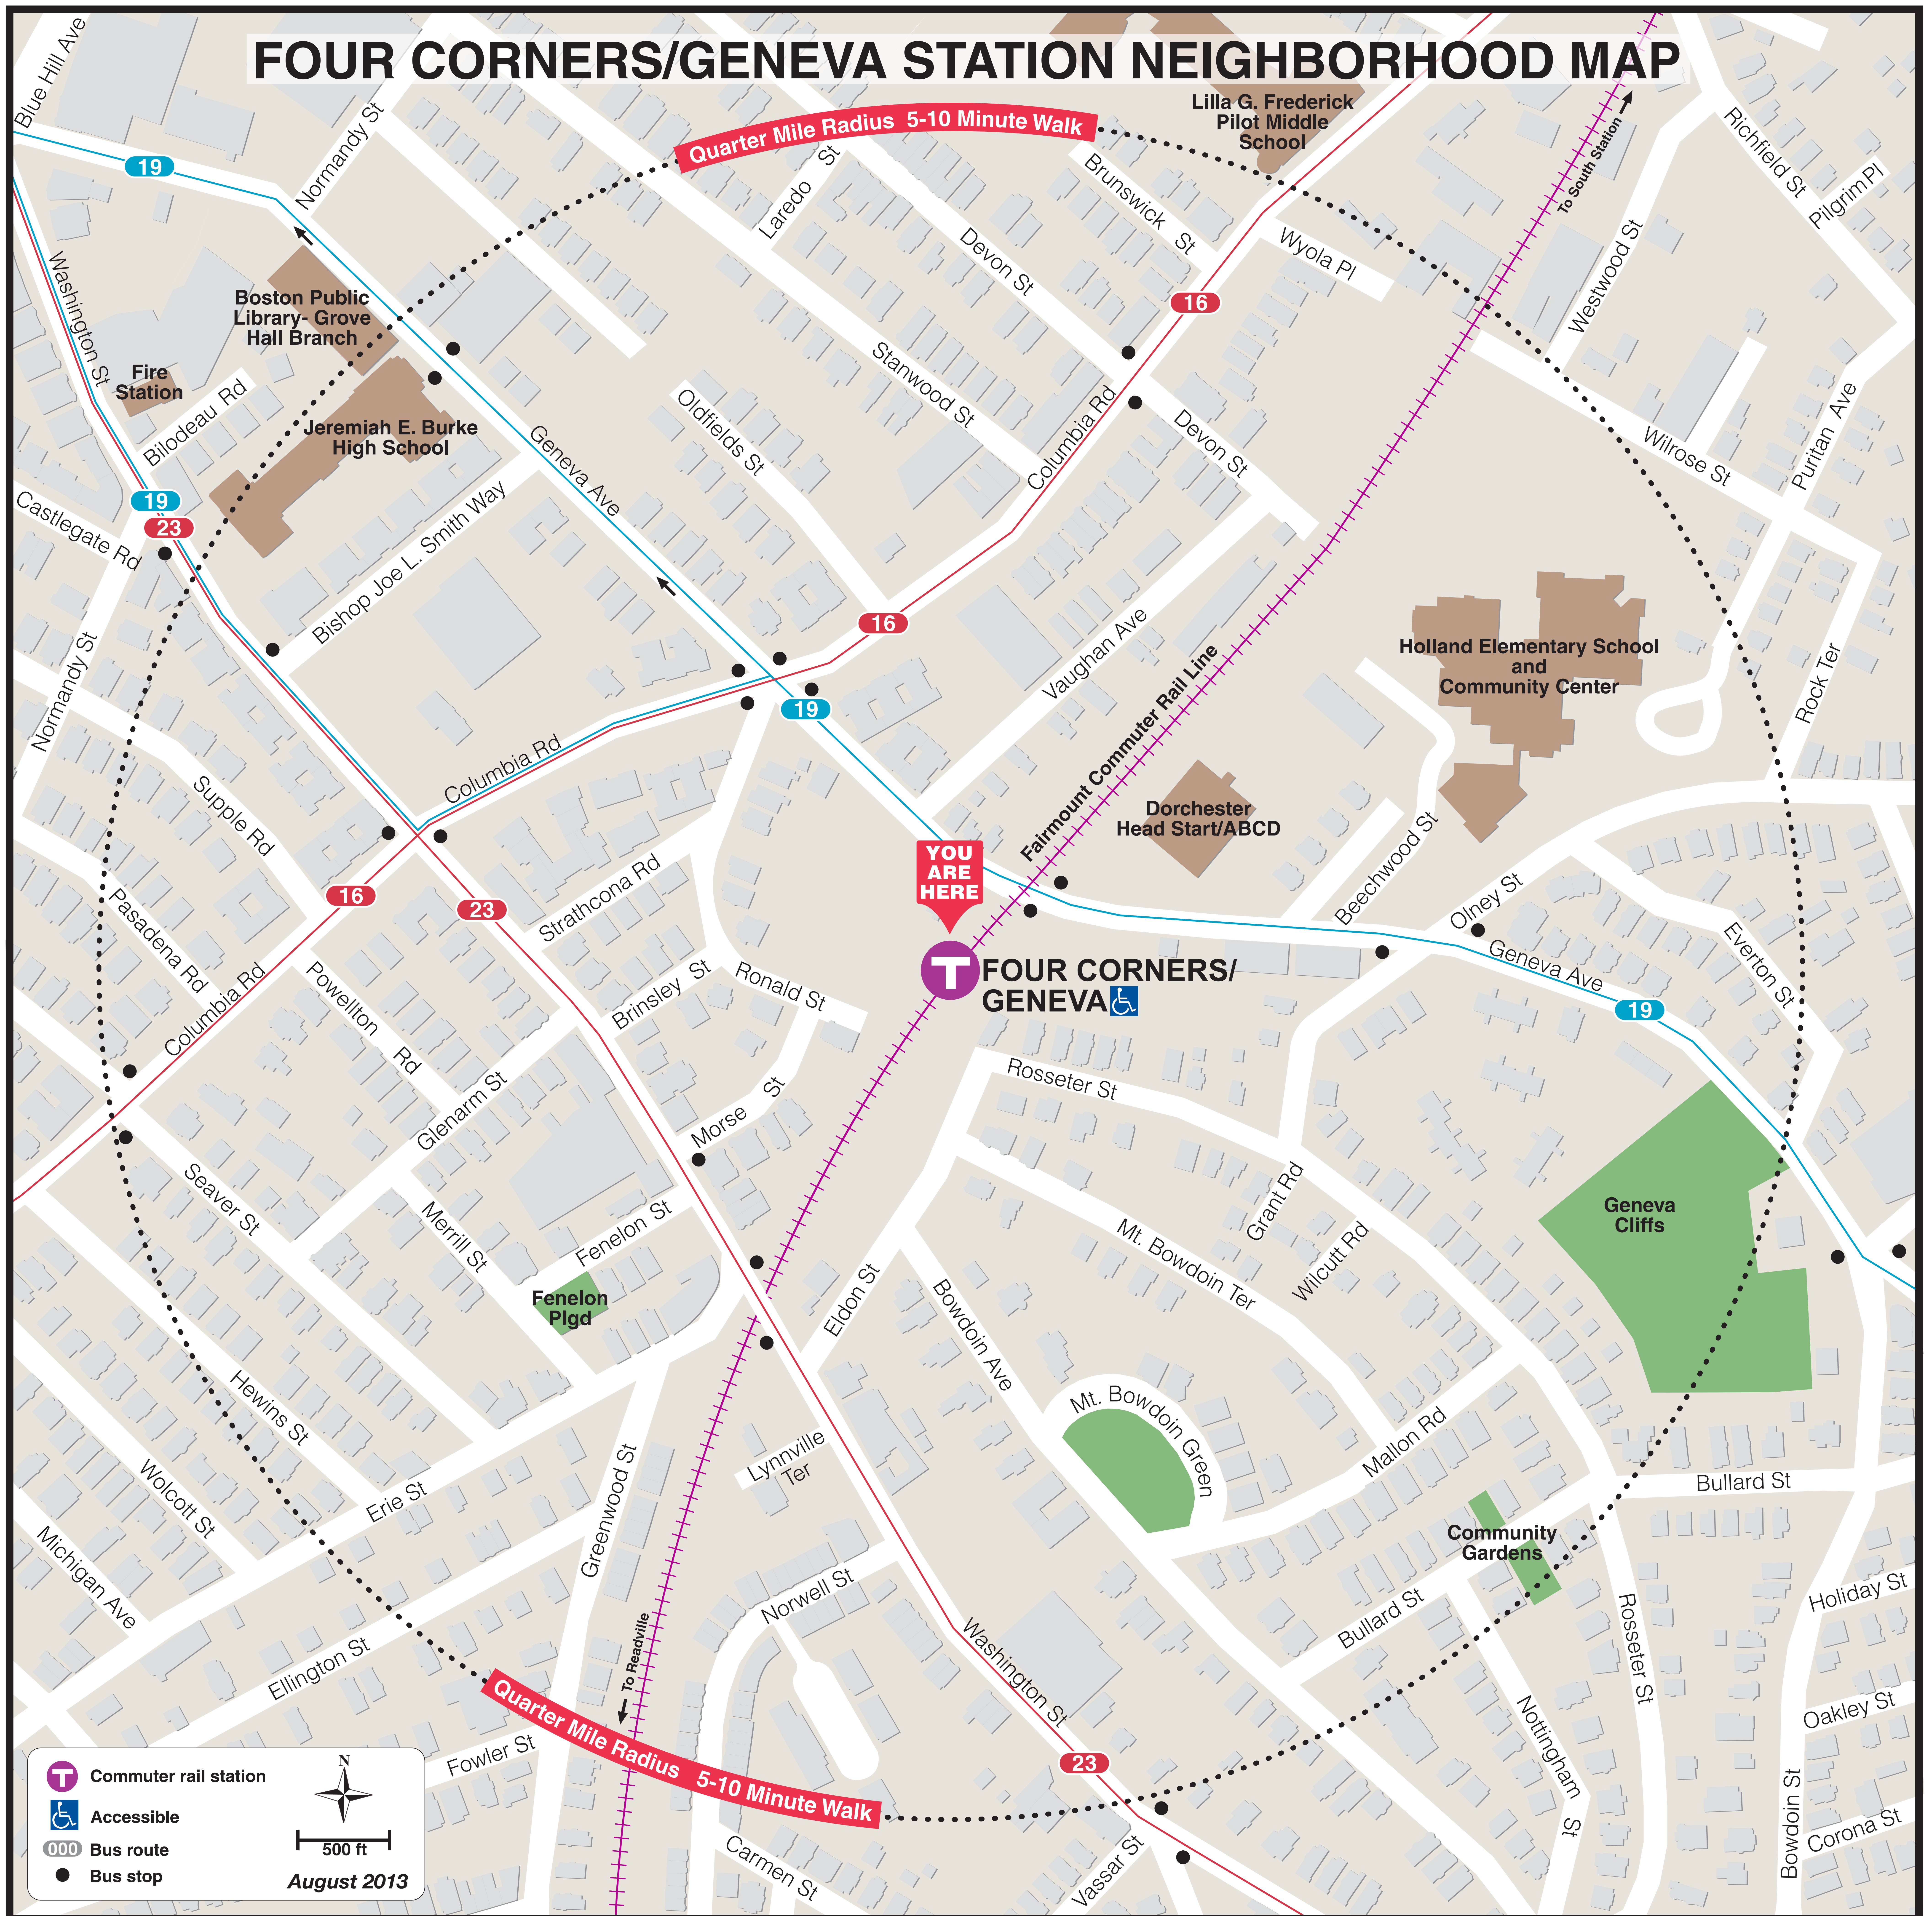

FOUR CORNERS/GENEVA STATION NEIGHBORHOOD MAP

T Commuter rail station
♿ Accessible
000 Bus route
● Bus stop

August 2013